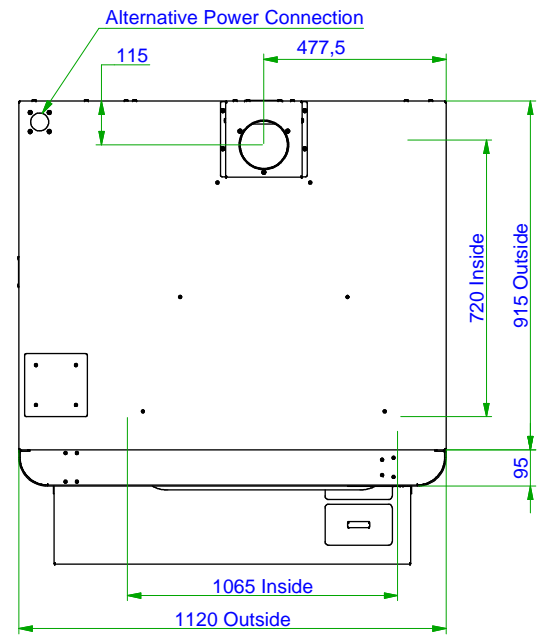

Power Connection

Door Opening Height
140mm

Ventilation
300-375 m³ / hour, Ø125 mm Connection

Power Total
20,1kW

Cable
Included 3m with 3N / 400V

Recommended Fuse

Voltage		
3N / 400V	3N / 415	3 / 230V
32A	32A	63A