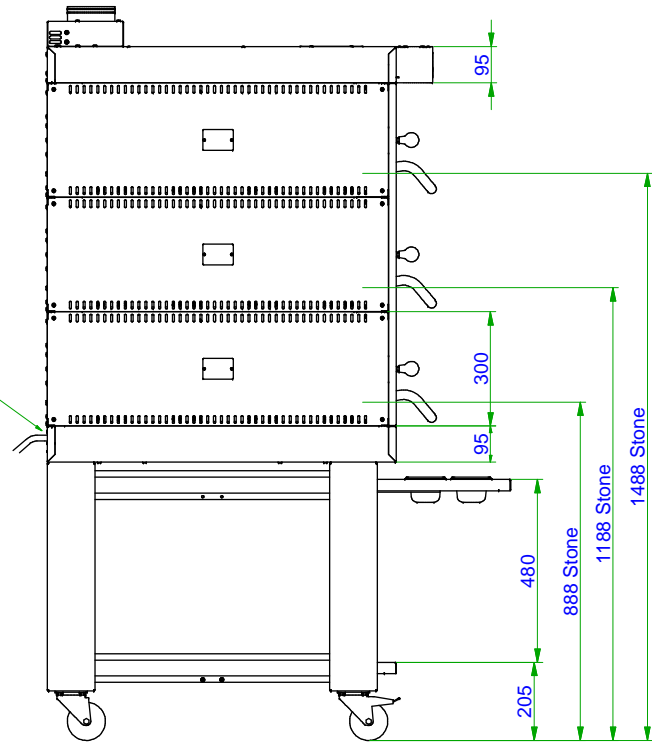

Power Connection

Door Opening Height
140mm

Ventilation
300-375 m³ / hour, Ø125 mm Connection

Power Total
20,1kW

Cable
Included 3m with 3N / 400V

Recommended Fuse

Voltage		
3N / 400V	3N / 415	3 / 230V
32A	32A	63A